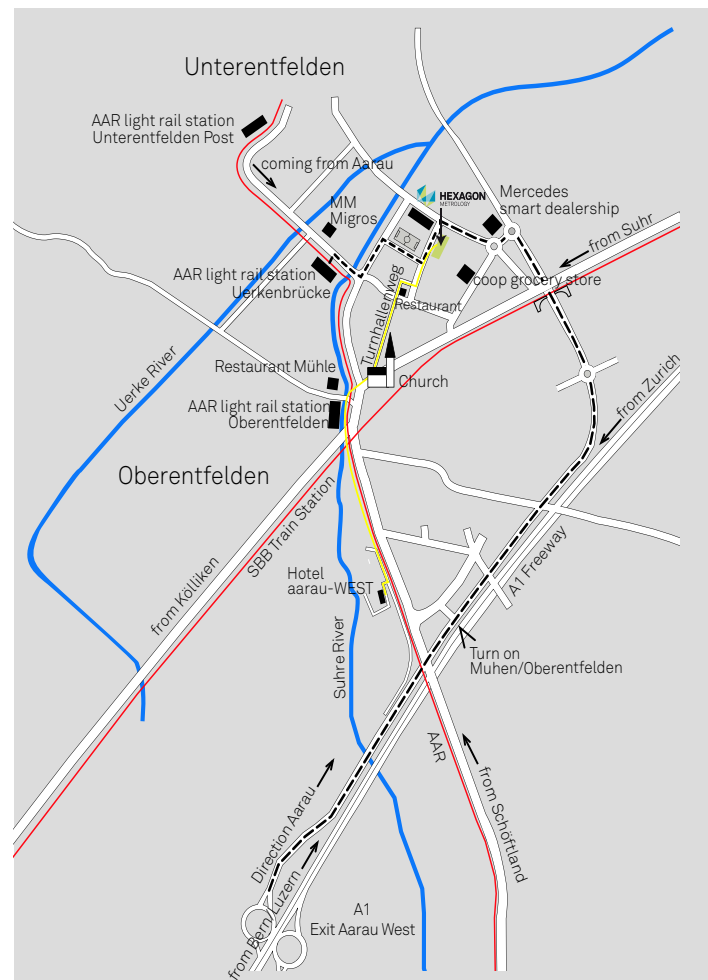

By train

To Aarau: Take the express train to Aarau. When you buy a ticket, ask for the time and platform information.

To Hotel Aarauerhof: This hotel is located right at the north side of the Aarau train station.

To Unterentfelden: To Unterentfelden: In Aarau change to AAR Train S14 in the direction "Schöftand". Get the ticket (zone 511) at the automatic ticket machine. The train leaves at 12, 24, 42 and 54 minutes past the hour. To get to Hexagon Metrology, get off at the station "Uerkenbrücke". To indicate that you want to get off the train, press the "Halt" button.

To the Hotel aarau-WEST: Get off at Oberentfelden station. Walking distance approx. 200 m (1/8 mile) along the AAR tracks (south direction).

From Uerkenbrücke AAR light rail station to Hexagon Metrology:

Cross the road. Walk along the right side of the river downstream. Walk until you get to the sports field (80 m). Turn right, you will see the three-storey white building from there. Take the elevator to top floor (3rd floor) and contact the reception.

On foot from Hotel aarau-WEST to Leica Geosystems: Walk back toward Unterentfelden. Cross the road next to the church. Cross the road after the church and turn on Turnhallenweg. Pass the Angels Share Restaurant, then turn right. You will see the three-storey white building. Take the elevator to top floor (3rd floor) and contact the reception.

Swiss Quality Hotel aarau-WEST

Muhenstrasse 58
5036 Oberentfelden
Switzerland

Tel: +41 (0)62 737 01 01
Fax: +41 (0)62 737 01 00

hotel@aarau-west.ch
www.aarau-west.ch

Swiss Quality Hotel Aarauerhof

Bahnhofstrasse 68
5000 Aarau
Switzerland

Tel: +41 (0)62 837 83 00
Fax: +41 (0)62 837 84 00

info@aarauerhof.ch
www.aarauerhof.ch